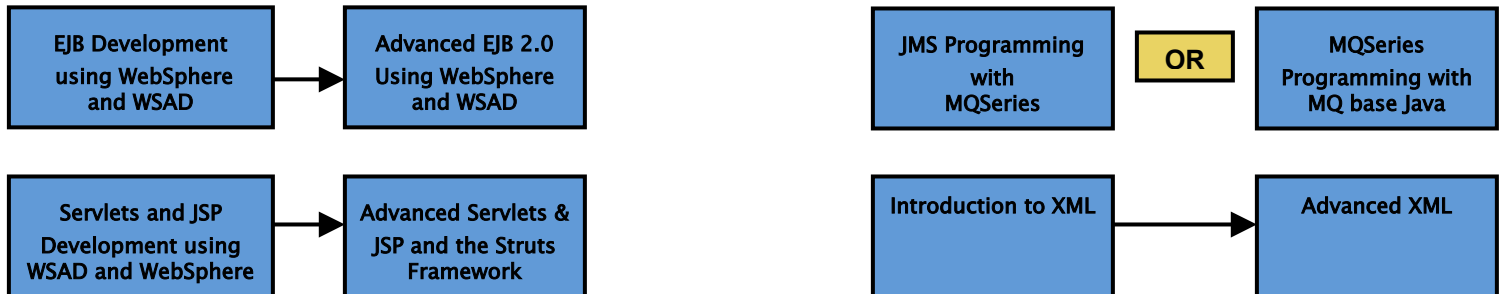

# TogetherSoft/WebSphere Development Learning Tracks

Below is a suggested course roadmap for developers who want to become an expert in TogetherSoft ControlCenter and/or IBM's WebSphere Application Server (WAS) and other related IBM products. All WAS courses can be delivered on version 3.5, 4.0 or 5.0 (when available). Please check our complete course listing to determine which courses best suit your needs or call toll-free (888)211-3421 for a free consultation.

## TogetherSoft Quickstart Workshops\*

(\*These are TogetherSoft Certified Courses)

## Enterprise Application Development Using IBM Technologies

## Specialized J2EE Technology Courses

WebSphere Studio Application Developer (WSAD) Fundamentals  
(For developers already familiar with Java and J2EE technologies)